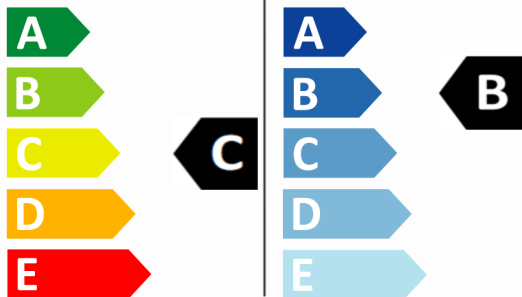

LASSA

DRIVEWAYS

205/55R17 95W XL

ENERG

LASSA

21945900

205/55R17 95W XL

C1

2020/740

9459

8697322194597

A Product of Brisa
Bridgestone
Sabancı Tyre
Manufacturing
and Trading Inc.
Turkey